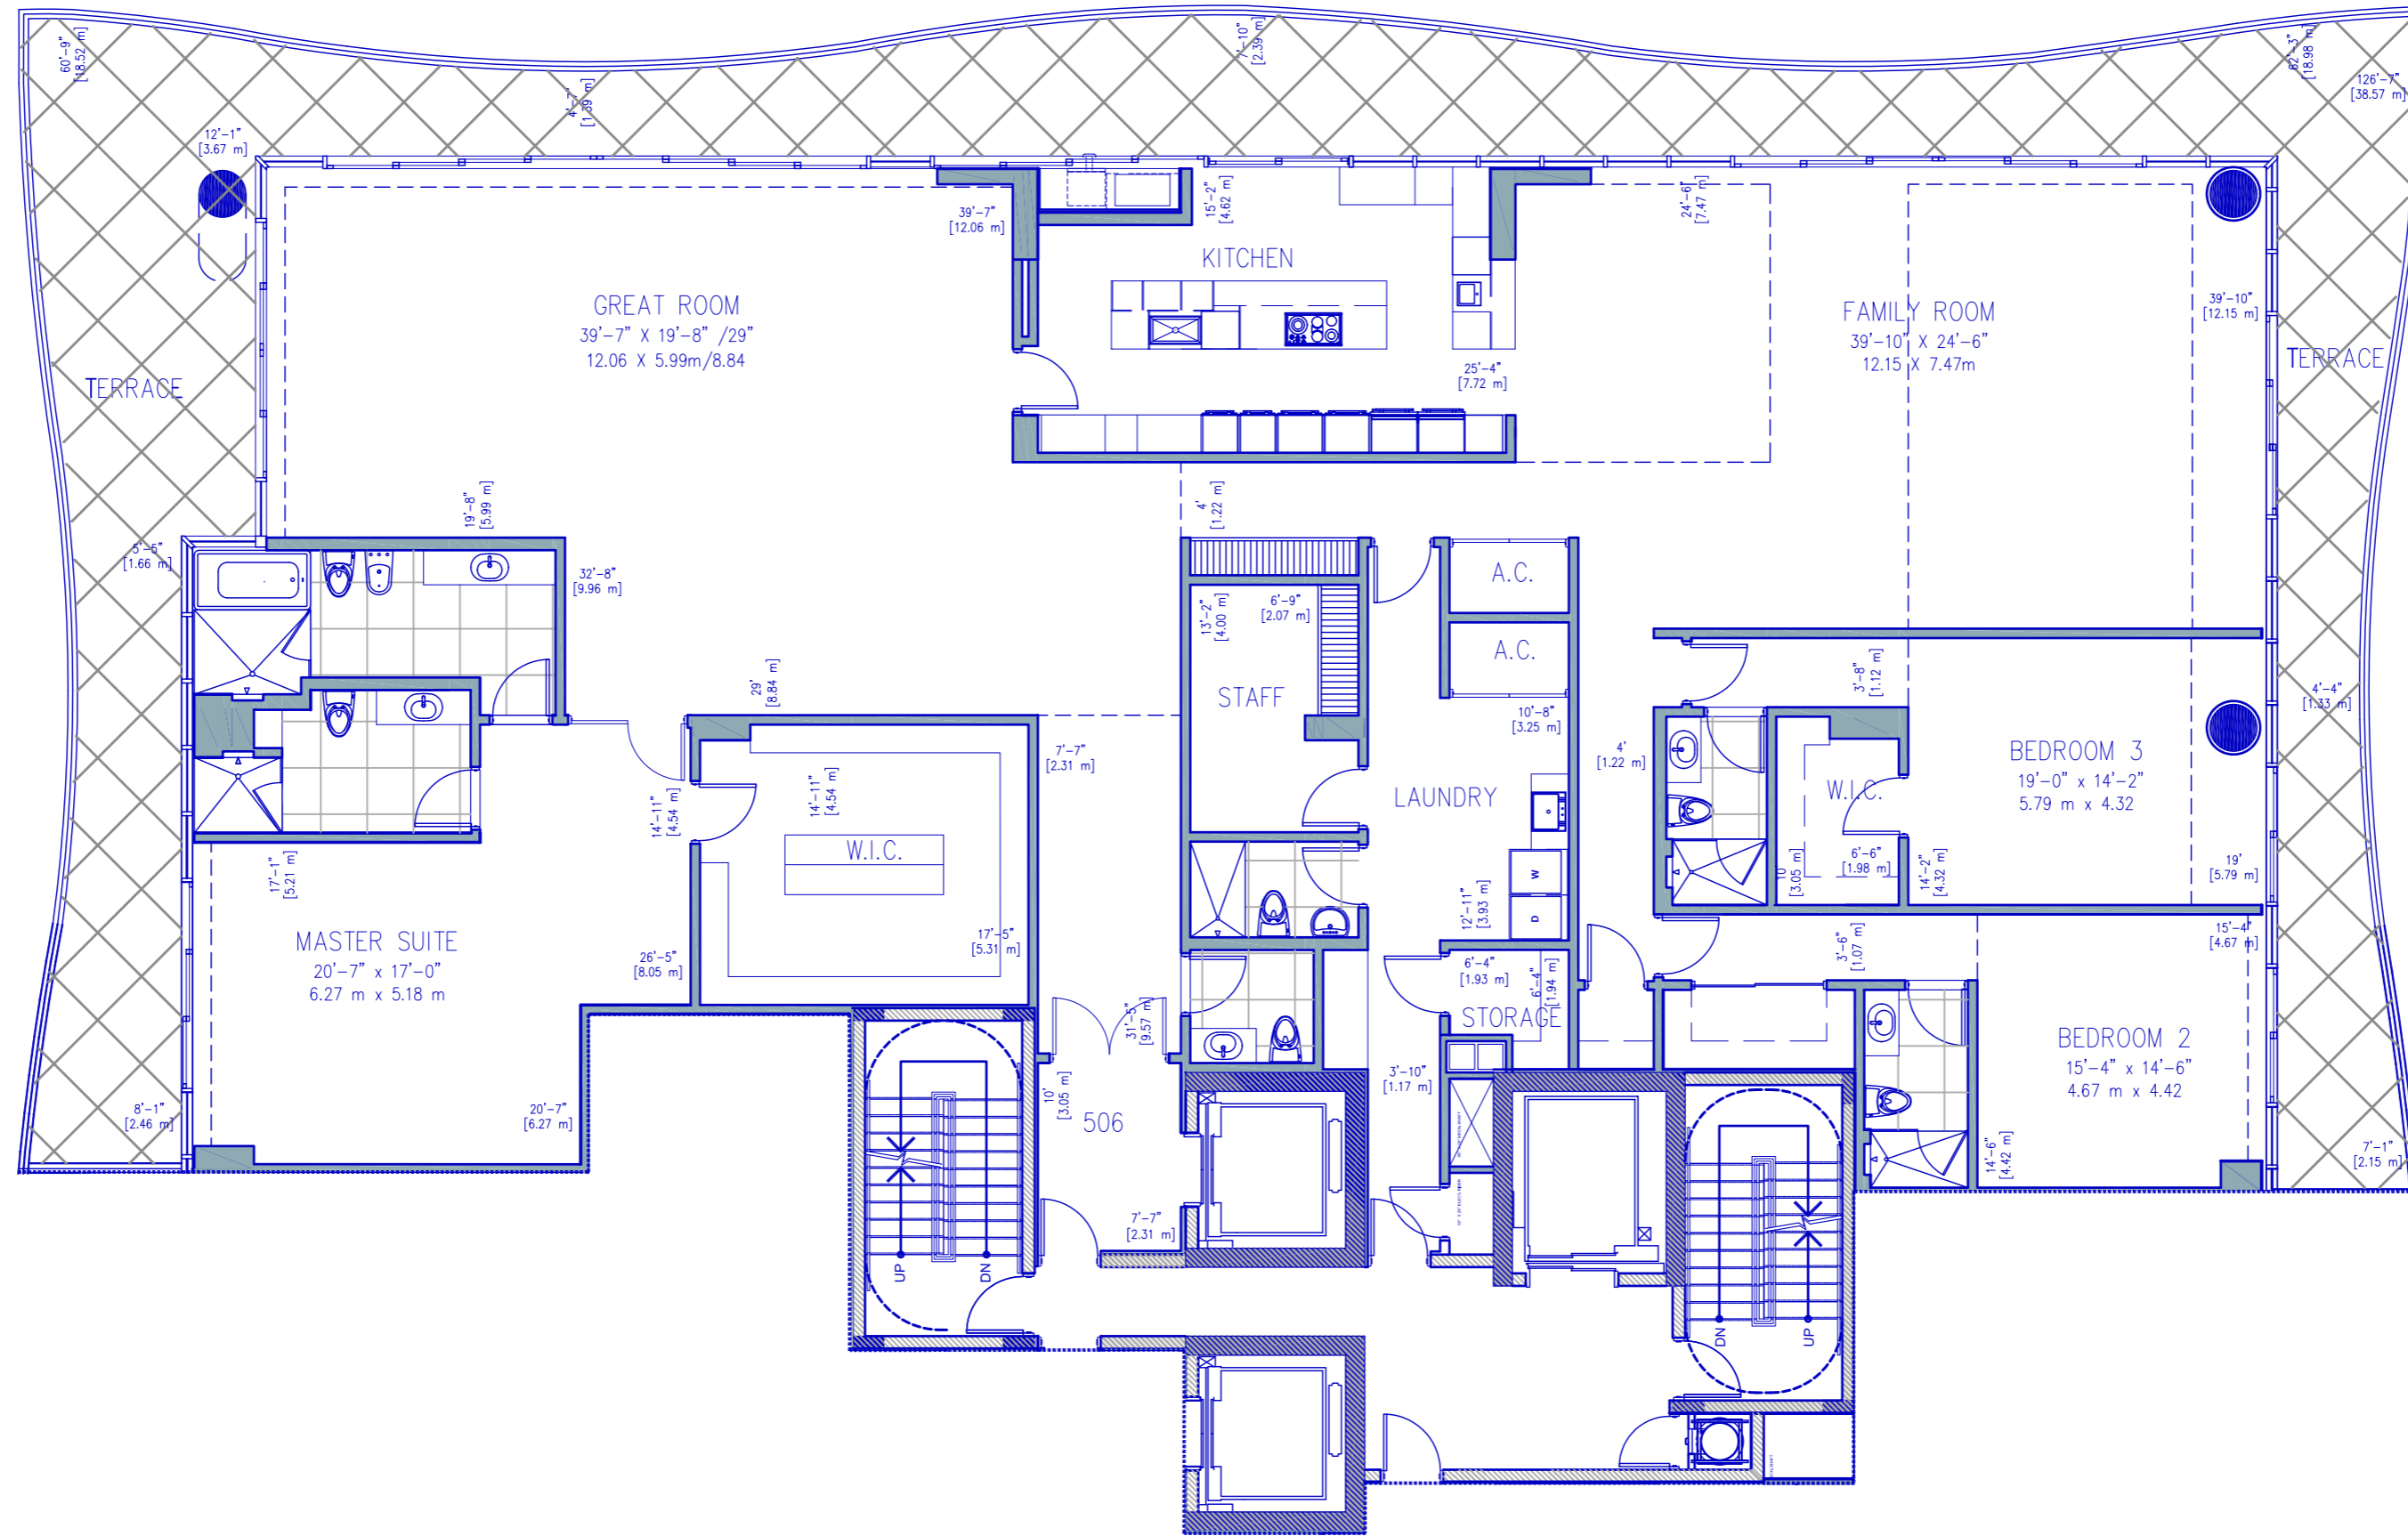

# 506

## RESIDENCE

ocean

ocean

RESIDENCE	5,579.00 sq. ft.	518.30 sq. mt.
TERRACE	1,638.00 sq. ft.	152.17 sq. mt.
<b>Total:</b>	<b>7,217.00 sq. ft.</b>	<b>670.47 sq. mt.</b>

CHÂTEAU  
OCEAN RESIDENCES